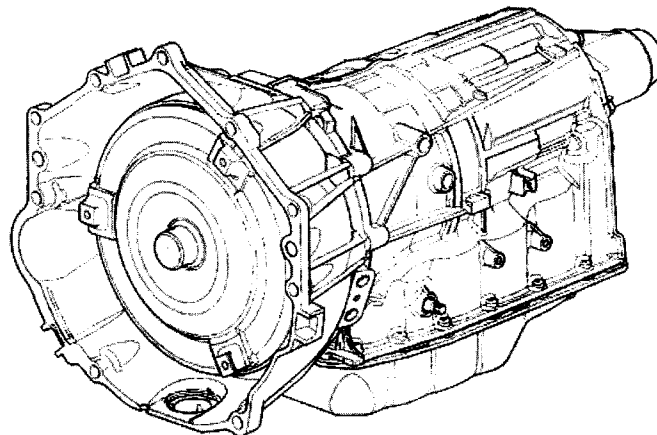

### GM 6L80

CORTECO is pleased to announce the availability of TransTec® overhaul kit number **2508**. This kit covers the six speed rear drive 6L80 unit found in several 2006-up GM applications.

#### Featured Components

Description	Transtec® Number
Molded Pan Gasket	B33354
Front Seal	B37058
Rear Seal 2WD	B37069
4X4 Adapter Housing	B37057

**Kits are in stock and available for immediate shipment.**