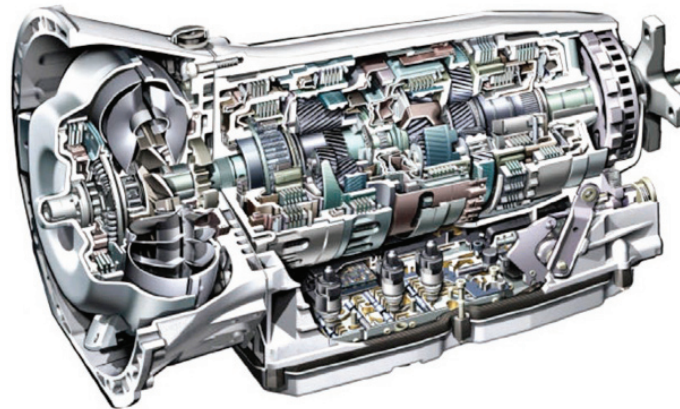

New Product Announcement

MERCEDES 722.9 SERIES

CORTECO is pleased to announce the release of TransTec® kits **2533** and **2536**. Both overhaul kits cover the 2005-up Mercedes 722.9 series seven-speed transmission found in several Mercedes-Benz late model vehicles.

Kit **2533** contains all the necessary sealing components including the metal and rubber bonded intermediate plate and extension housing gaskets. For a kit without the intermediate plate and extension housing gaskets, please order **2536**.

Featured Components

TransTec® Number	Description
B33394	Pan gasket, molded rubber
B29257	Front seal
B29258	Rear seal 2WD
B37131	Adapter housing seal (AWD)
B15456	Pump o-ring
B10385	Intermediate plate gasket
B10386	Extension housing gasket
3525	Sealing ring kit