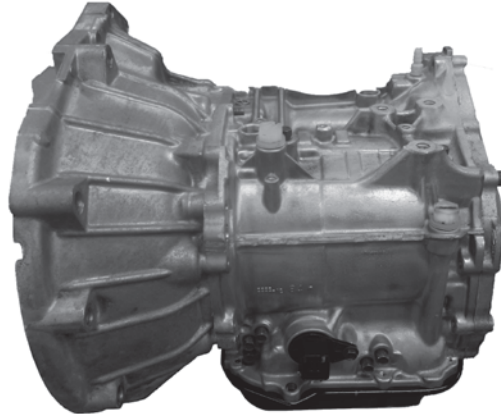

### Daihatsu A4L

Now available TransTec overhaul kit **DP2632** which services the A4L FWD/AWD 4 Speed Step Transmission. This transmission is found in the following models.

MAKE	MODEL	ENGINE TYPE/SIZE	YEARS
Daihatsu	Esse	L3 0.7L	05-11
Daihatsu	Max	L3 0.7L	02-06
Daihatsu	Mira/Mira Gino	L3 0.7L	01-08
Daihatsu	Move/Move Conte,Latte	L4 1.5L	09-14
Daihatsu	Opti	L3 0.7L	00-03
Daihatsu	Storia	L3 1.0L	00-05
Daihatsu	Tanto	L3 0.7L	03-11
Daihatsu	Vizi	L4 1.0L	03-08
Perodua	Kelisa	L3 1.0L	02-07
Perodua	Kenari	L3 1.0L	00-10
Perodua	Viva	L3 1.0L	14
Subaru	Lucra	L3 0.7L	10-11
Subaru	Pleo	L3 0.7L	10-11

#### Featured Sub Kits and Components

TransTec® Number	Description	Years
DP2632	Overhaul Kit	00-UP
3582	Sealing Ring Kit	00-UP
B11604	Duraprene Pan Gasket	00-UP
B37267	Converter Hub Seal	00-UP
B29892	Manual Lever Seal	00-UP
B37268	Right Axle Seal	00-UP
B37269	Left Axle Seal	00-UP