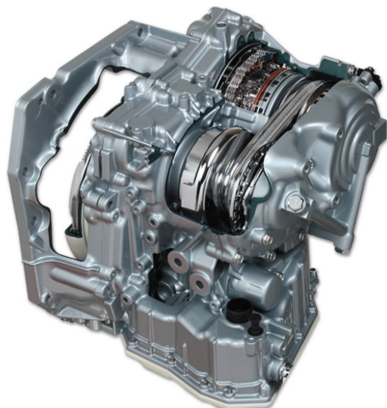

## JF015E / RE0F11A CVT

In response to requests from the market we now offer kits that service 2010-UP **JF015E / RE0F11A CVTs** less sealing rings normally found in an overhaul kit. TransTec kits **71018920** and **71018921** (with pistons) are in stock and available.

### Featured Components and Sub Kts

TransTec® NUMBER	DESCRIPTION	YEARS
49354733 (4456)	BONDED PISTON KIT	10-UP
71001821 (B10456)	PAN GASKET	10-UP
49392679 (B37272)	CONVERTER HUB SEAL	10-UP
81001196 (B29002)	AXLE SEAL, LEFT/RIGHT	10-UP
81001159 (B29892)	MANUAL LEVER SEAL	10-UP

### Features and Benefits

- Contains a metal pan gasket
- Contains genuine NOK and other OEM seals
- Constructed of premium materials

Overhaul kits 49354731 (2646) and 49354732 (2647) (with pistons) that include a sealing ring kit are also still available.